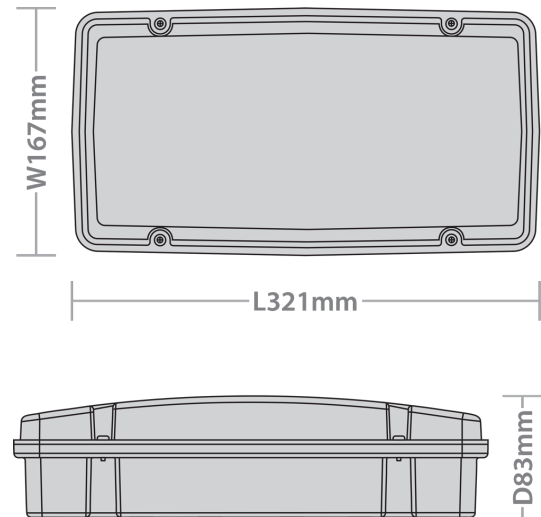

VANGUARD MAXI

HIGH OUTPUT EMERGENCY BULKHEAD

Specification

Material:-	Polycarbonate
Guarantee:-	5 Years
Colour Finish:-	White RAL9003
Colour Temperature:-	6500K
IK Rating:-	IK08
IP Rating:-	IP66

LED Lifetime:-	36000hours
CRI:-	>80
Working Temperature:-	0°C to +45°C
Emergency Battery Type:-	LiFePO4
Electrical Class:-	Class II
Power Factor:-	>0.3

Spacing Tables

Spacing Tables

Open Area					
Mount Height (m)	Open Area 0.5 Lux min (m)				
Self Contained	↔	↔↔	↔↔↔	↔↔↔↔	↔↔↔↔↔
2.5	8.9	20.9	6.9	15.8	
2.8	9.3	22.0	7.2	16.7	
3.0	9.6	22.8	7.4	17.29	
4.0	10.7	25.9	8.3	19.7	
5.0	11.7	28.5	9.3	21.6	
6.0	12.5	30.7	9.9	23.2	
7.0	13.2	32.5	9.9	24.8	
8.0	13.7	34.2	10.3	26.0	
9.0	14.2	35.7	10.5	26.9	
10.0	14.6	37.0	10.8	27.7	
11.0	14.9	38.0	11.0	28.0	
12.0	15.3	39.2	11.0	28.5	
12.0	15.4	40.0	10.8	28.9	
14.0	15.4	40.9	10.6	29.4	
15.0	15.1	41.5	10.4	29.8	

Escape Route			
Mount Height (m)	Escape Route 1 Lux min (m)		
Self Contained	↔	↔↔	↔↔↔
2.5	7.2		17.29
2.8	7.5		18.2
3.0	7.7		18.7
4.0	8.7		21.2
5.0	9.3		23.1
6.0	9.8		24.7
7.0	10.3		26.0
8.0	10.6		27.2
9.0	10.9		28.1
10.0	10.9		29.0
11.0	10.5		29.5
12.0	10.2		30.0
13.0	9.7		30.3
14.0	9.4		30.2
15.0	9.2		30.1

Dimensions

www.redarrowelectrical.co.uk