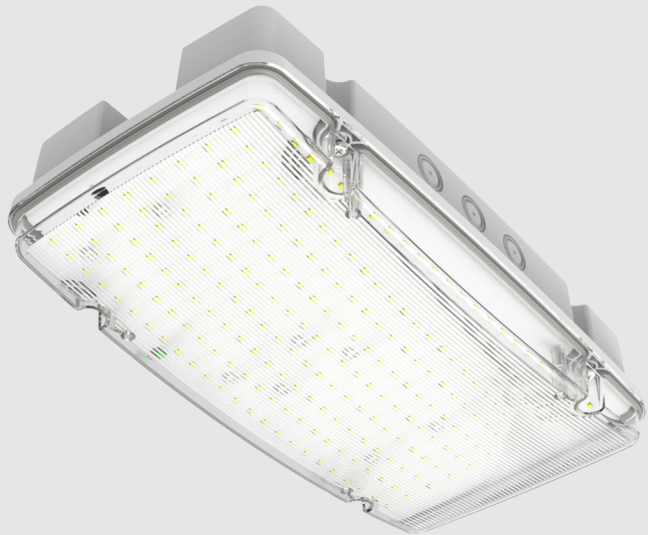

VANGUARD MAXI

HIGH OUTPUT EMERGENCY BULKHEAD

Vanguard MAXI offers selectable emergency outputs of 1000lm or 1500lm in non-maintained operation. Available in both manual and self test, with efficient prismatic lens offering good spacing for escape route and open area applications.

Features

- Tough IK08 and IP66 construction for indoor and outdoor applications
- Self-contained 3hr emergency non-maintained operation
- Selectable emergency lumen output
- Self Test version has stand alone automatic self test

Code	Description	Lumen Output	Emergency Lumen Output	Wattage	Efficacy
VANMX/15	Vanguard Maxi NM Bulkhead 1500lm 3Hr IP65	1500 lm	1000 lm	10W	-
VANMX/15/ST	Vanguard Maxi NM Bulkhead 1500lm 3Hr IP65 Self Test	1500 lm	1000 lm	10W	-
VANMX/15/ST/V2	Vanguard Maxi NM Bulkhead 1500lm 3Hr IP65 Selectable Self/Manual Test	1500 lm	1000 lm	10W	-

VANGUARD MAXI

HIGH OUTPUT EMERGENCY BULKHEAD

Specification

Material:-	Polycarbonate
Guarantee:-	5 Years
Colour Finish:-	White RAL9003
Colour Temperature:-	6500K
IK Rating:-	IK08
IP Rating:-	IP66

LED Lifetime:-	36000hours
CRI:-	>80
Working Temperature:-	0°C to +45°C
Emergency Battery Type:-	LiFePO4
Electrical Class:-	Class II
Power Factor:-	>0.3